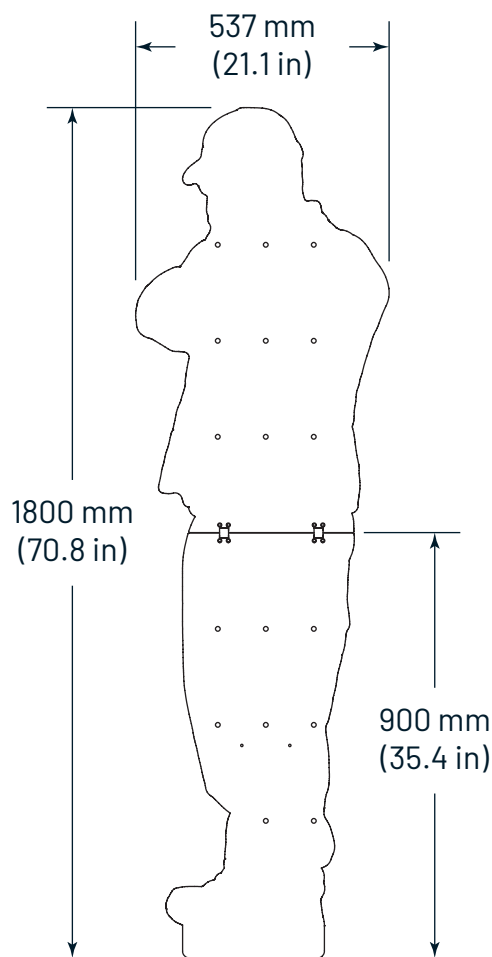

### Data Sheet

#### > Specifications

Cutout placed on side of the road, representing a life-size police officer in radar operation.

- Foldable 1/8 in thick aluminum panel with anti-graffiti Print Armor™ Treatment
- Dimensions :
  - Deployed 1800 x 537 mm (70 3/4 x 21 1/8 in)
  - Folded 900 x 537 mm (35 3/8 x 21 1/8 in)
- Installation options :
  - Mobile, foldable and self-supporting Base KANS-0214 (recommended)
  - Existing posts (i.e. streetlights), with adjustable padlock KANS-0215
- Anti-theft, stainless steel hardware

#### > Installation

Police Officer Silhouette  
1800 mm high  
(900 mm when folded)

Self-Supporting Base  
KANS-0214