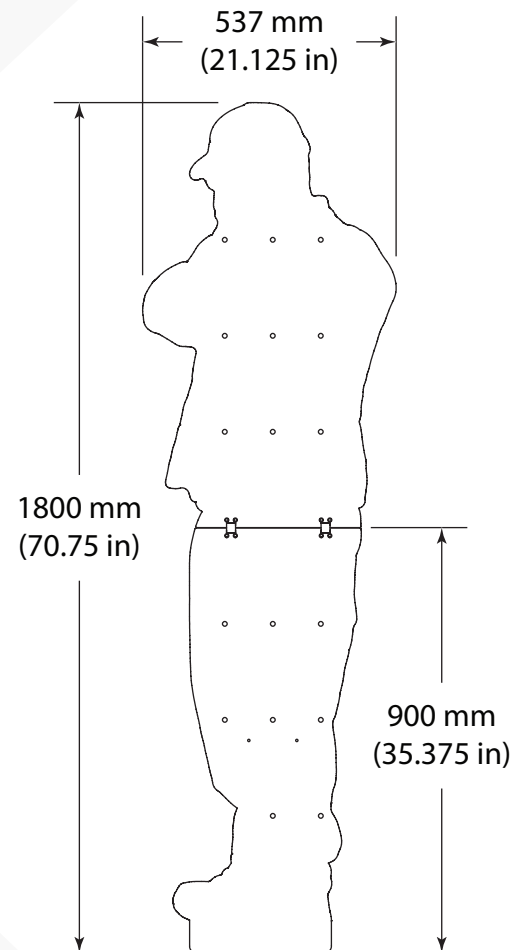

DATA SHEET

> Specifications

Cutout placed on side of the road, representing a life-size police officer in radar operation.

- Foldable 1/8 in thick aluminum panel with anti-graffiti Print Armor™ Treatment
- Dimensions :
Deployed 1800 x 537 mm (70 3/4 x 21 1/8 in)
Folded 900 x 537 mm (35 3/8 x 21 1/8 in)
- Installation options :
 - Mobile, foldable and self-supporting Base KANS-0214 (recommended)
 - Existing posts (i.e. streetlights), with adjustable padlock KANS-0215
- Anti-theft, stainless steel hardware

> Overview

> Installation

Police Officer Cutout
1800 mm high
(900 mm when folded)

Self-Supporting Base
KANS-0214